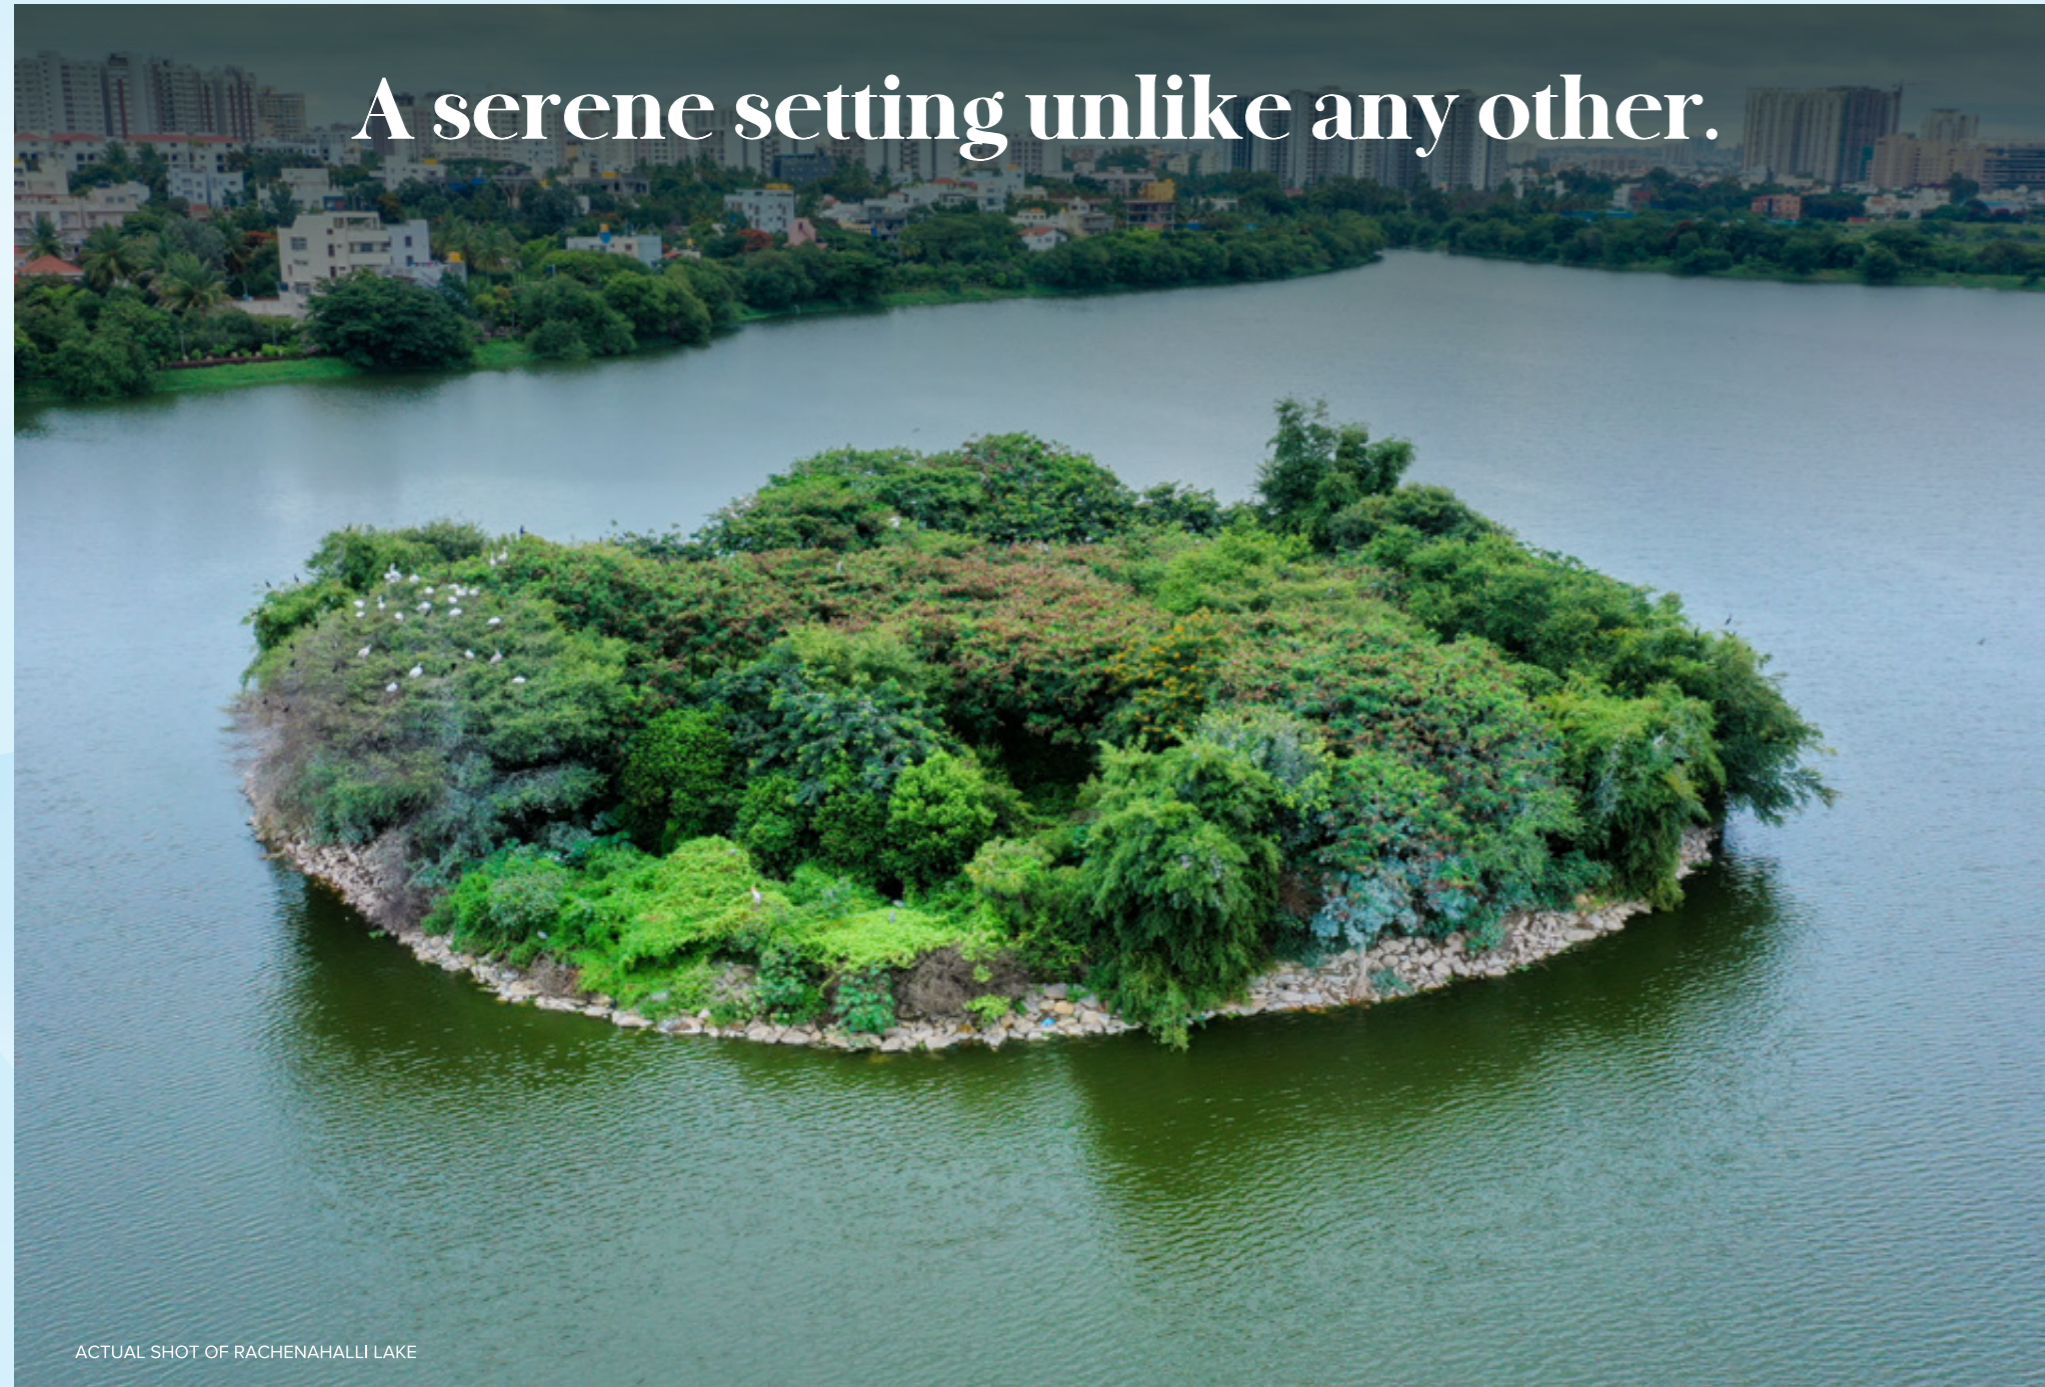

BENEFITS

Natural lighting

Cross ventilation

A serene setting unlike any other.

ACTUAL SHOT OF RACHENAHALLI LAKE

A life of grandeur.

ARTIST'S IMPRESSION

ARTIST'S IMPRESSION